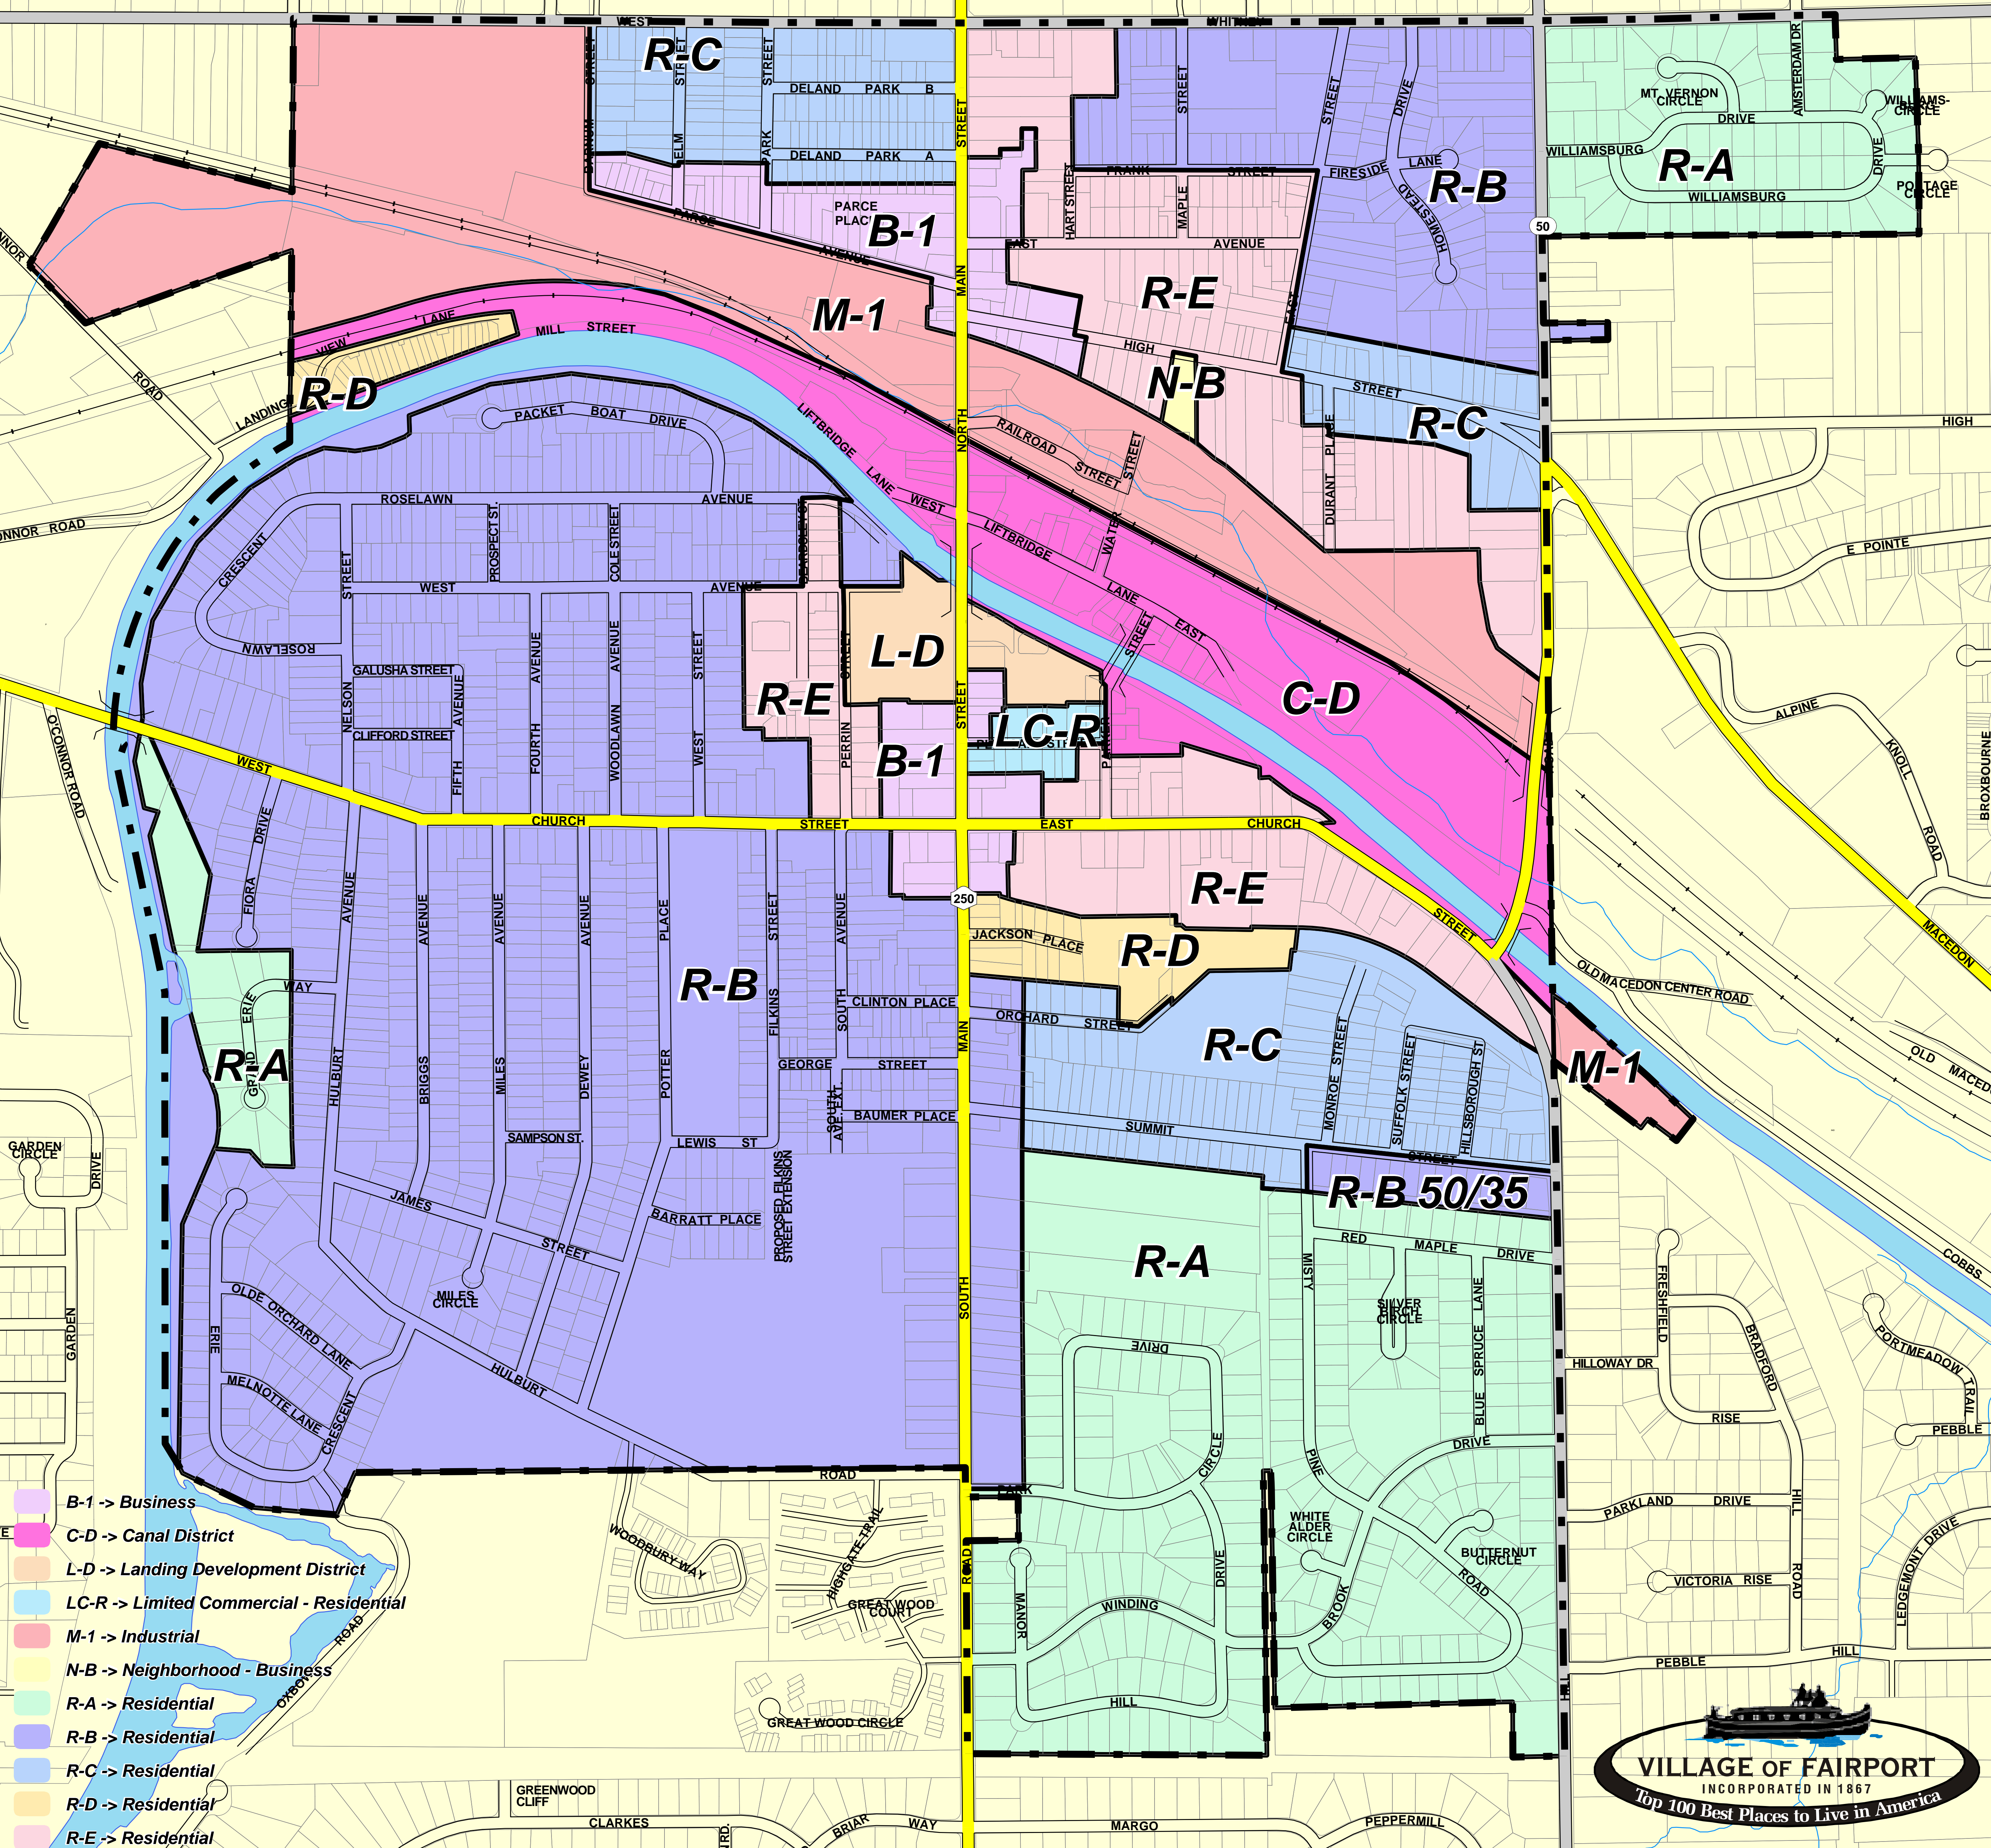

Zoning in the Village of Fairport

- B-1 -> Business
- C-D -> Canal District
- L-D -> Landing Development District
- LC-R -> Limited Commercial - Residential
- M-1 -> Industrial
- N-B -> Neighborhood - Business
- R-A -> Residential
- R-B -> Residential
- R-C -> Residential
- R-D -> Residential
- R-E -> Residential